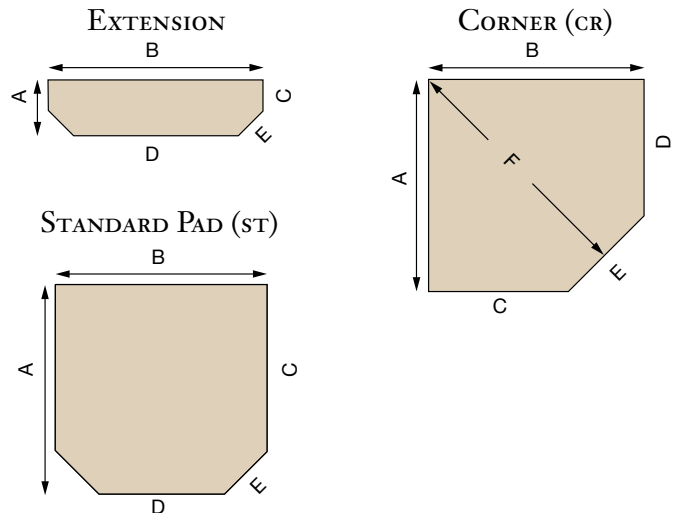

DIMENSIONS

Shapes (inches)	A	B	C	D	E	F
EXTENSION						
12 x 48	12	48	7 ¾	39 ½	6	NA
18 x 48	18	48	13 ¾	39 ¾	6	NA
CORNER (CR)						
36 x 36	36	36	30 ½	30 ½	7	43
48 x 48	48	48	37 ½	37 ½	15	60
60 x 60	60	60	49 ½	49 ½	15	77
STANDARD (ST)						
36 x 36	36	36	30 ½	30 ½	12	NA
48 x 48	48	48	37 ½	37 ½	15	NA
60 x 60	60	60	49 ½	49 ½	15	NA
48D x 60W ST	48	60	37 ½	39 ½	15	NA
60D x 48W ST	60	48	48 ½	27 ½	15	NA

Due to groutless tile setting and variations in tile dimensions, pad sizes are slightly smaller than listed.

Additional panels can be added to extend the Modular Hearth beyond the maximum sizes. Special sizes and very large sizes available in 12" increments.

1 SIZE HEARTH PAD – 2 SHAPES

Each kit includes all parts needed to assemble a corner or standard modular hearth pad in our most popular sizes 36", 48" and 60".

ALSO AVAILABLE...

DID YOU KNOW? MODULAR HEARTH'S CAN BE USED FOR DECK PROTECTION